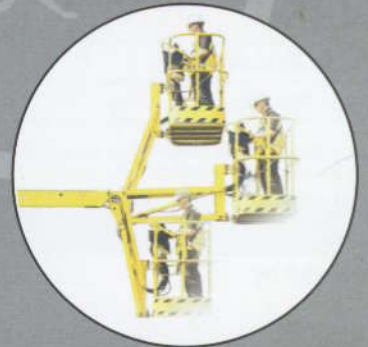

nifty

RT

ROUGH TERRAIN WORK PLATFORMS

45ft, 50ft & 61ft
Platform heights

Exceptional Outreach
31ft - 43ft Working outreach

45% Gradeability
4WD for rough terrain

Suspension System
Improved traction on
uneven terrain

**Fully Proportional
Hydraulic Controls**
Simple, reliable &
easy to use

**Platform Rotation
& Jib**
Improved access
to applications

niftylift.com

nifty Rough Terrain

With platform heights ranging from 45ft to 63ft, Nifty's RT Booms all come with impressive outreach capabilities as well as a host of other features designed to maximize their performance over the roughest terrain. Their innovative designs combine weight and space saving technology with the latest advances in boom geometry to create truly versatile, robust machines that are simple to use, easy to maintain and very economical to transport.

Compact chassis design and excellent turning circles mean they are extremely maneuverable on-site and with powerful 4WD available along with a unique suspension system, they provide superb traction on steep or uneven surfaces.

Fully proportional hydraulic controls deliver smooth and measured operation while platform rotation and a fly boom allow the operator to position the platform with precision, anywhere their vast working envelopes.