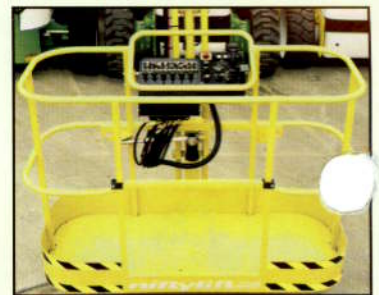

nifty

RT

ROUGH TERRAIN WORK PLATFORMS

45ft, 50ft & 61ft
Platform heights

Exceptional Outreach
31ft - 43ft Working outreach

45% Gradeability
4WD for rough terrain

Suspension System
Improved traction on
uneven terrain

**Fully Proportional
Hydraulic Controls**
Simple, reliable &
easy to use

**Platform Rotation
& Jib**
Improved access
to applications

niftylift.com

nifty Rough Terrain

With platform heights ranging from 45ft to 63ft, Nifty's RT Booms all come with impressive outreach capabilities as well as a host of other features designed to maximize their performance over the roughest terrain. Their innovative designs combine weight and space saving technology with the latest advances in boom geometry to create truly versatile, robust machines that are simple to use, easy to maintain and very economical to transport.

Compact chassis design and excellent turning circles mean they are extremely maneuverable on-site and with powerful 4WD available along with a unique suspension system, they provide superb traction on steep or uneven surfaces.

Fully proportional hydraulic controls deliver smooth and measured operation while platform rotation and a fly boom allow the operator to position the platform with precision, anywhere their vast working envelopes.